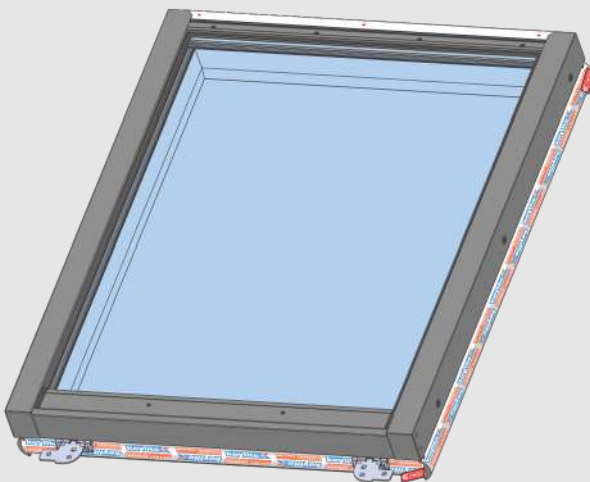

**RWF**  
000mm x 000mm  
DoP for product available at: [keylitteroofwindows.com/cpr](http://keylitteroofwindows.com/cpr)

00kg	00°-00°
------	---------

FSC MIX  
FSC® C012872

5 038198 002884

Futuretherm  
Technology™

5

8x 

6

3x 

**RWF**

A

B

1