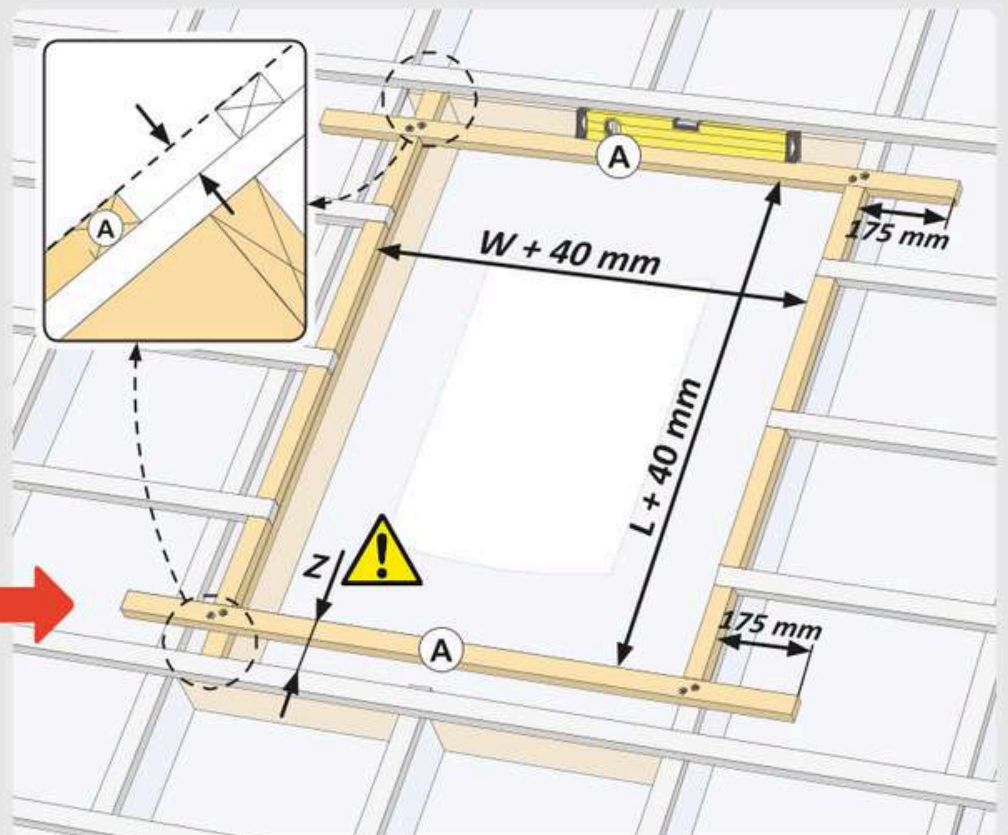

**RWF**  
000mm x 000mm  
DoP for product available at: [keylitteroofwindows.com/cpr](http://keylitteroofwindows.com/cpr)

00kg	00°-00°
------	---------

FSC MIX  
FSC® C012872

5 038198 002884

Futuretherm  
Technology™

5

8x 

6

3x 

**RWF**

A

B

1