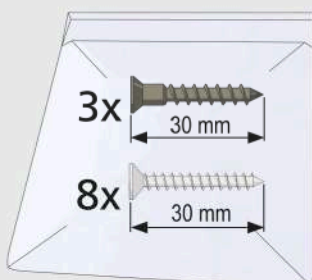

**RWF**  
000mm x 000mm  
DoP for product available at: [keylitteroofwindows.com/cpr](http://keylitteroofwindows.com/cpr)

00kg	00°-00°
------	---------

FSC MIX  
FSC® C012872

5 038198 002884

Futuretherm  
Technology™