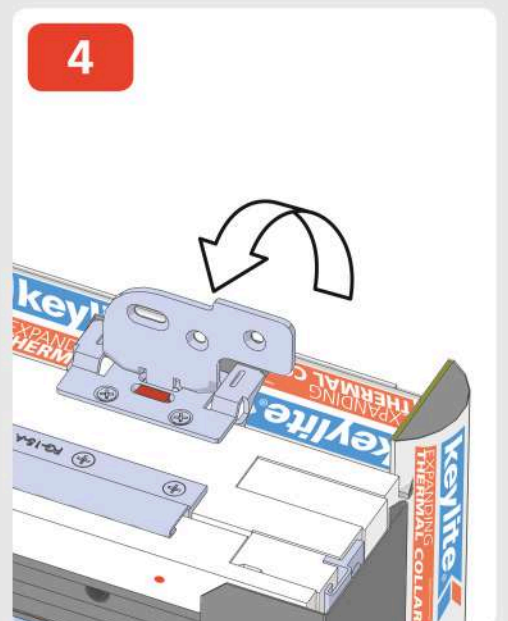

**RWF**  
000mm x 000mm  
DoP for product available at: [keylitteroofwindows.com/cpr](http://keylitteroofwindows.com/cpr)

00kg	00°-00°
------	---------

FSC MIX  
FSC® C012872

5 038198 002884

Futuretherm  
Technology™

5

8x 

6

3x 

**RWF**

A

B

1