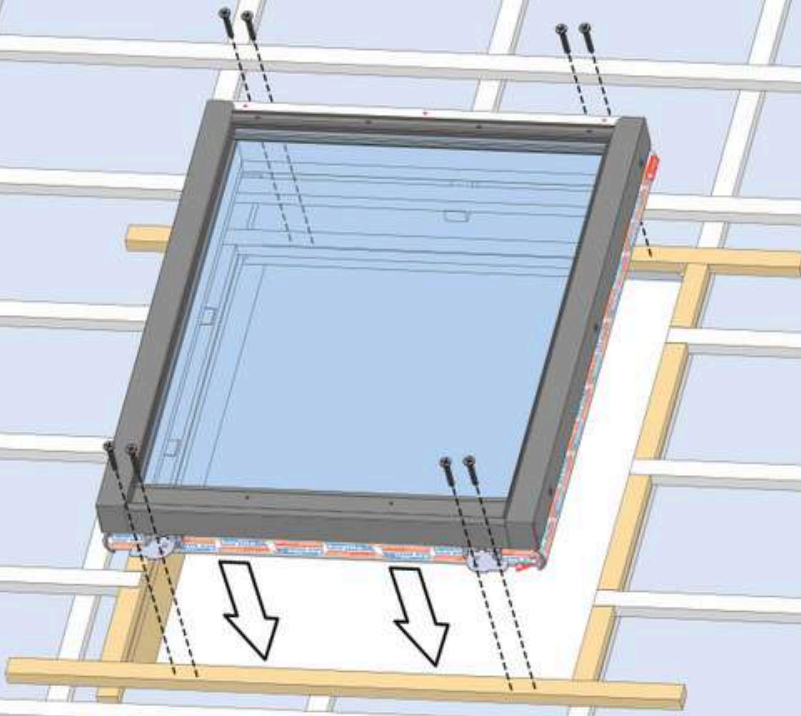

**RWF**  
000mm x 000mm  
DoP for product available at: [keylitteroofwindows.com/cpr](http://keylitteroofwindows.com/cpr)

00kg	00°-00°
------	---------

FSC MIX  
FSC® C012872

5 038198 002884

Futuretherm  
Technology™

5

8x 

6

3x 

**RWF**

A

B

1