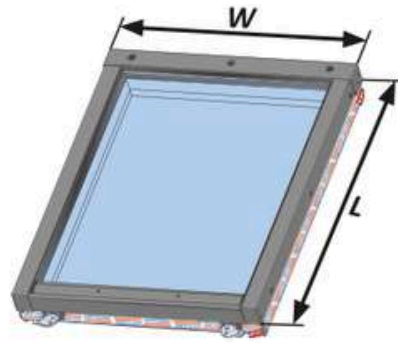

**RWF**  
000mm x 000mm  
DoP for product available at: [keylitteroofwindows.com/cpr](http://keylitteroofwindows.com/cpr)

00kg	00°-00°
------	---------

FSC MIX  
FSC® C012872

5 038198 002884

Futuretherm  
Technology™

5

8x 

6

3x 

**RWF**

A

B

1