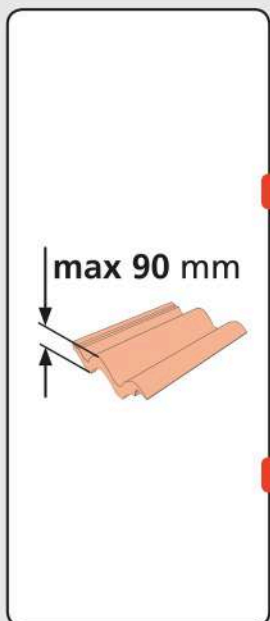

**RWF**  
000mm x 000mm  
DoP for product available at: [keylitteroofwindows.com/cpr](http://keylitteroofwindows.com/cpr)

00kg	00°-00°
------	---------

FSC MIX  
FSC® C012872

5 038198 002884

Futuretherm  
Technology™

5

8x 

6

3x 

**RWF**

A

B

1