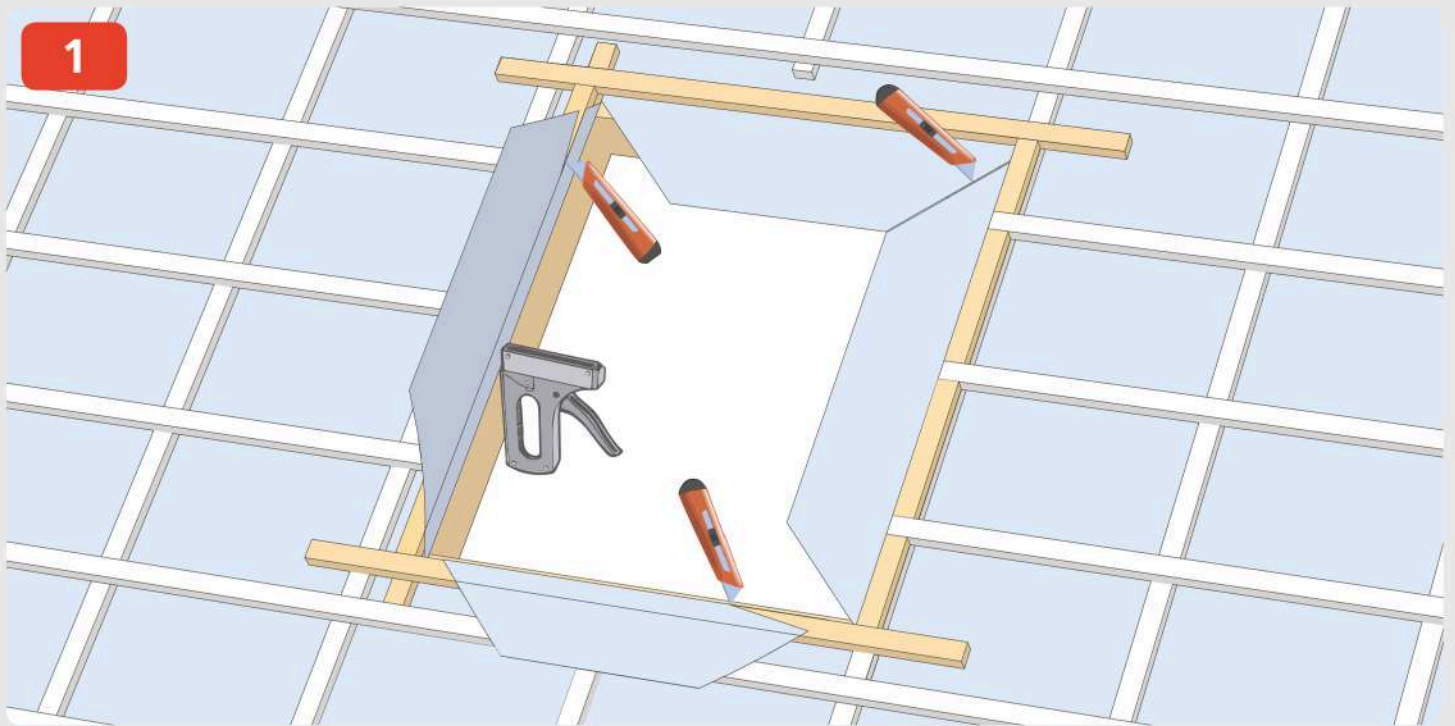

**RWF**  
000mm x 000mm  
DoP for product available at: [keylitteroofwindows.com/cpr](http://keylitteroofwindows.com/cpr)

00kg	00°-00°
------	---------

FSC MIX  
FSC® C012872

5 038198 002884

Futuretherm  
Technology™