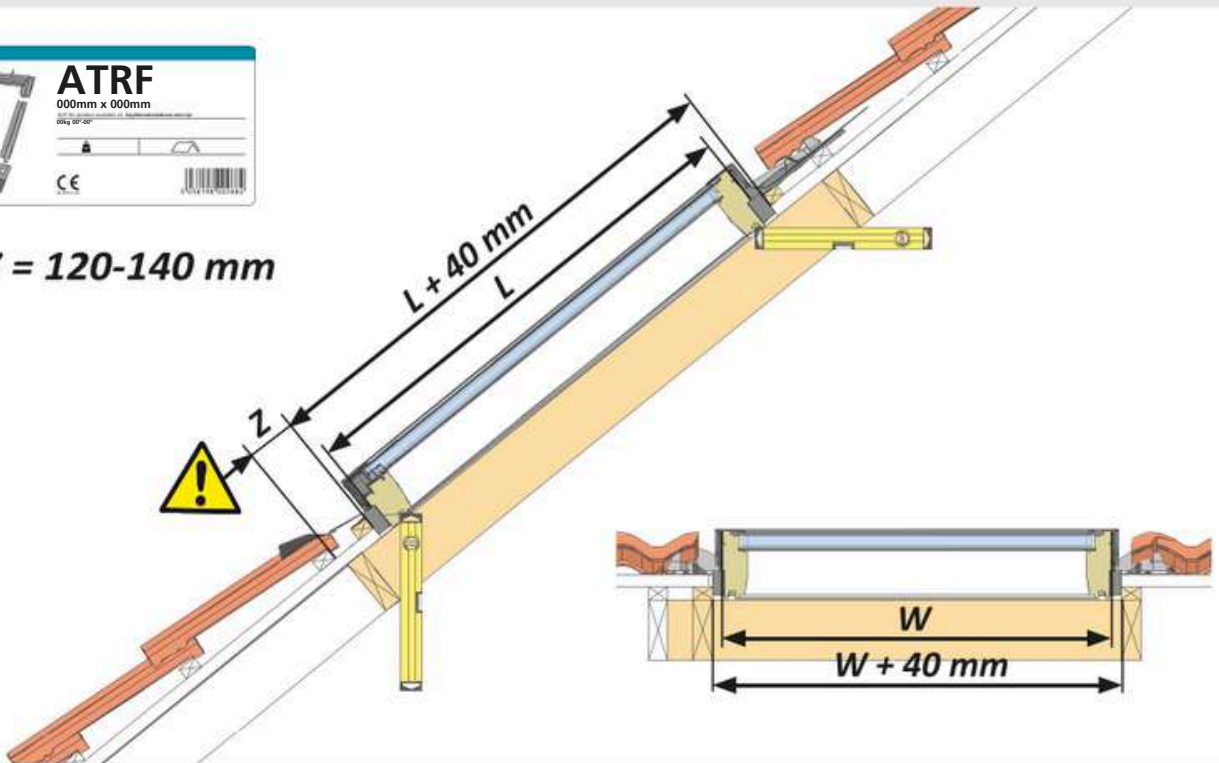

**RWF**  
000mm x 000mm  
DoP for product available at: [keylitteroofwindows.com/cpr](http://keylitteroofwindows.com/cpr)

00kg	00°-00°
------	---------

FSC MIX  
FSC® C012872

5 038198 002884

Futuretherm  
Technology™

5

8x 

6

3x 

**RWF**

A

B

1