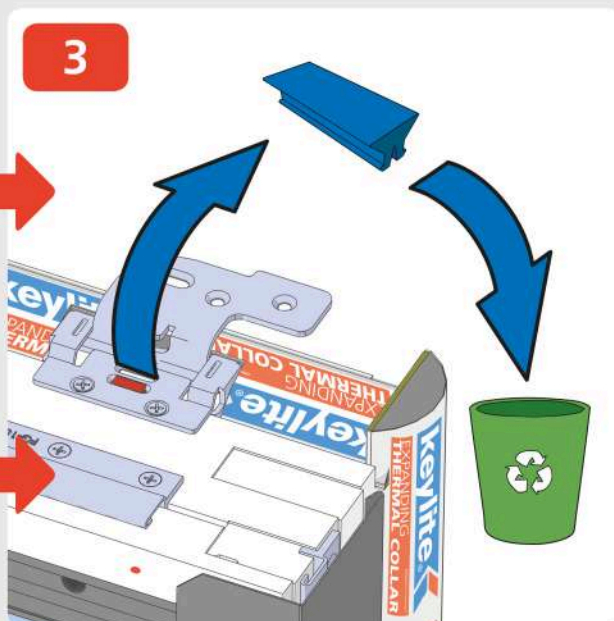

**RWF**  
000mm x 000mm  
DoP for product available at: [keylitteroofwindows.com/cpr](http://keylitteroofwindows.com/cpr)

00kg	00°-00°
------	---------

FSC MIX  
FSC® C012872

5 038198 002884

Futuretherm  
Technology™