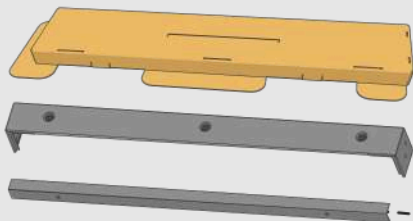

**RWF**  
000mm x 000mm  
DoP for product available at: [keylitteroofwindows.com/cpr](http://keylitteroofwindows.com/cpr)

00kg	00°-00°
------	---------

FSC MIX  
FSC® C012872

5 038198 002884

Futuretherm  
Technology™

5

8x 

6

3x 

**RWF**

A

B

1