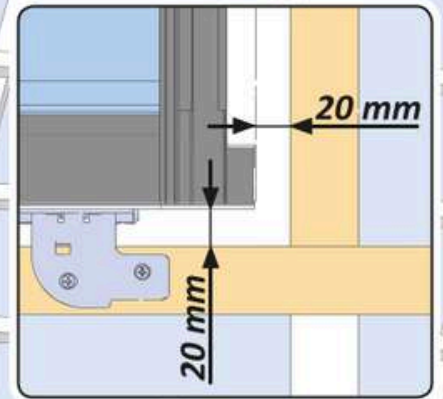

**RWF**  
000mm x 000mm  
DoP for product available at: [keylitteroofwindows.com/cpr](http://keylitteroofwindows.com/cpr)

00kg	00°-00°
------	---------

FSC MIX  
FSC® C012872

5 038198 002884

Futuretherm  
Technology™

5

8x 

6

3x 

**RWF**

A

B

1