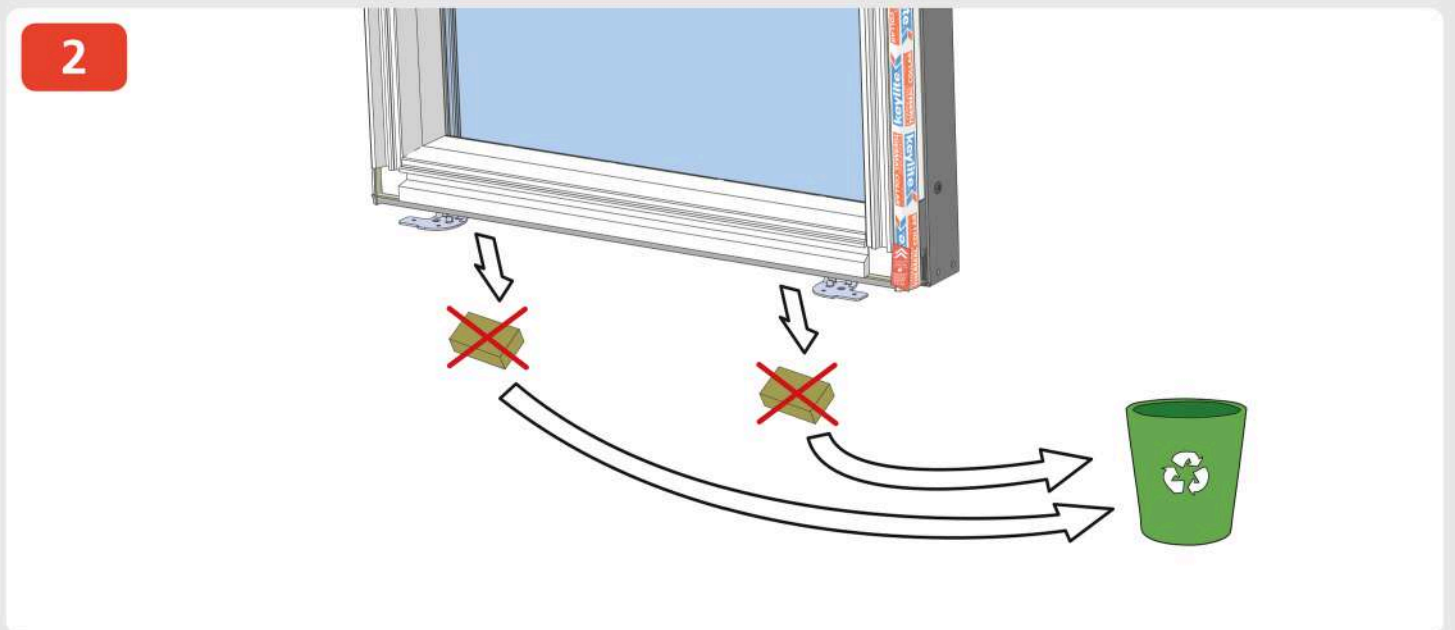

**RWF**  
000mm x 000mm  
DoP for product available at: [keylitteroofwindows.com/cpr](http://keylitteroofwindows.com/cpr)

00kg	00°-00°
------	---------

FSC MIX  
FSC® C012872

5 038198 002884

Futuretherm  
Technology™